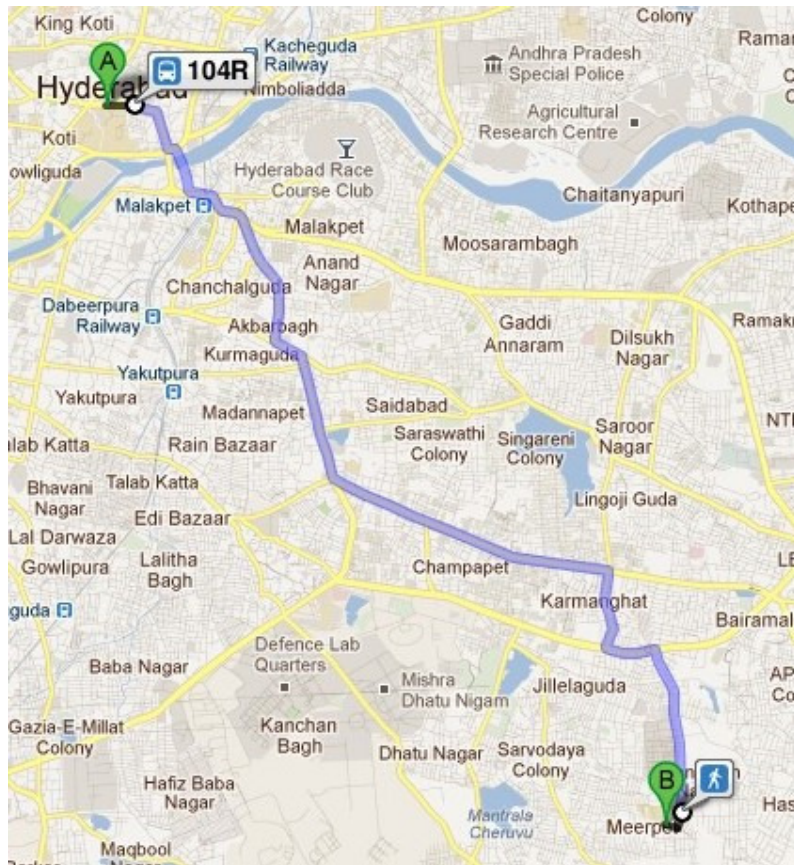

Directions:

1.Koti-R.N.Reddy(Bus No's:104R,1D/104R)

- Freq: every 20-30 Minutes
- Koti- chaderghat- nalgonda'x'Roads flyover- saidabad – santoshnagar- champapet – green park colony- karmanghat – gayatri nagar- Tkr Kaman – TKR ENGINEERING COLLEGE

2.Nampally-R.N.Reddy(Bus No:101R)

- Freq: Every 1 hour
- Nampally- Abids – Koti – Chaderghat – malakpet – Moosarambagh – Gaddiannaram – saroornagar lake- singareni colony – green park colony- karmanghat- gayatri nagar- tkr Kaman- TKR ENGINEERING COLLEGE

3.Uppal-R.N.reddy(Bus no:90R)

- Freq: Every 15-20 Minutes
- Uppal- Kamineni Hospital- L.B.Nagar- Sagar"X'Roads- TKR Kaman- TKR ENGINEERING COLLEGE.

In case of not getting a bus at an appropriate time, don't get panic, instead follow this:

If you are coming from Koti:

- Get into a bus which lands you in Karmanghat.
- Get a sharing auto directly to the college, at a very nominal charge.

If you are coming from L.B.nagar:

- Get a sharing auto directly to the college, at a very nominal charge.