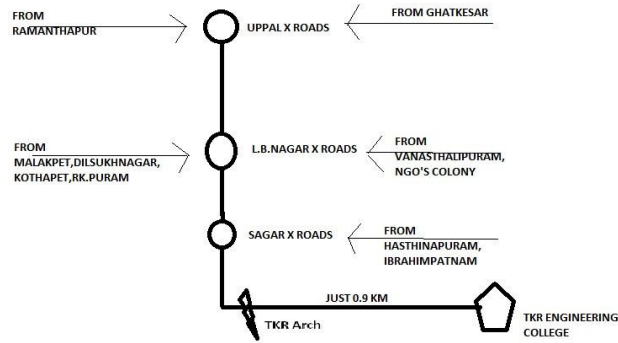

From Koti- To TKR ENGINEERING COLLEGE

Route(major stops): Koti- chaderghat- nalgonda'x'Roads flyover- saidabad – santoshnagar- champapet – green park colony- karmanghat – gayatri nagar- Tkr Kaman – TKR ENGINEERING COLLEGE

From L.B.Nagar- To TKR ENGINEERING COLLEGE

Route(major stops): L.B.Nagar- Sagar''X'Roads- TKR Kaman- TKR ENGINEERING COLLEGE.

From Uppal- To TKR ENGINEERING COLLEGE

Route(Major stops): Uppal- Kamineni Hospital- L.B.Nagar- Sagar "X" Roads- TKR Kaman- TKR ENGINEERING COLLEGE.

ROUTE MAP FROM KOTI:

ROUTE MAP: KOTI -> TKR ENGINEERING COLLEGE

ROUTE MAP FROM UPPAL & L.B.NAGAR:

ROUTE MAP: UPPAL- TKR ENGINEERING COLLEGE

COLLEGE BUSES:

- College buses will ply from KOTI Womens College and L.B.NAGAR Chowrasta from 8:45 AM