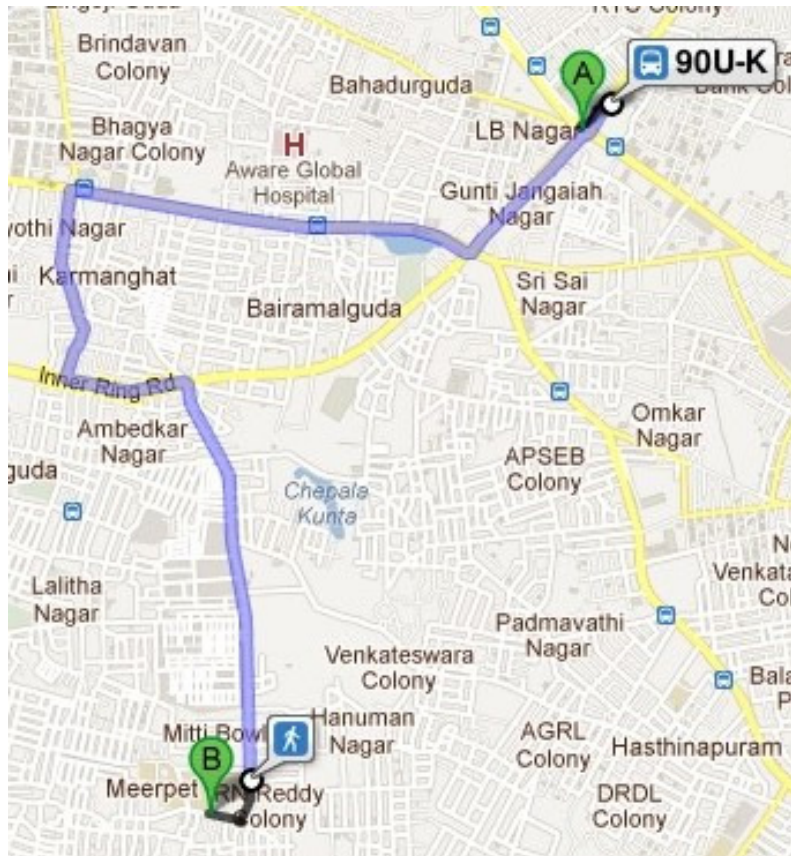

If you are coming from Koti:

- Get into a bus which lands you in Karmanghat.
- Get a sharing auto directly to the college, at a very nominal charge.

If you are coming from L.B.nagar:

- Get a sharing auto directly to the college, at a very nominal charge.

From Koti- To TKR ENGINEERING COLLEGE

Route(major stops): Koti- chaderghat- nalgonda'x'Roads flyover- saidabad – santoshnagar- champapet – green park colony- karmanghat – gayatri nagar- Tkr Kaman – TKR ENGINEERING COLLEGE