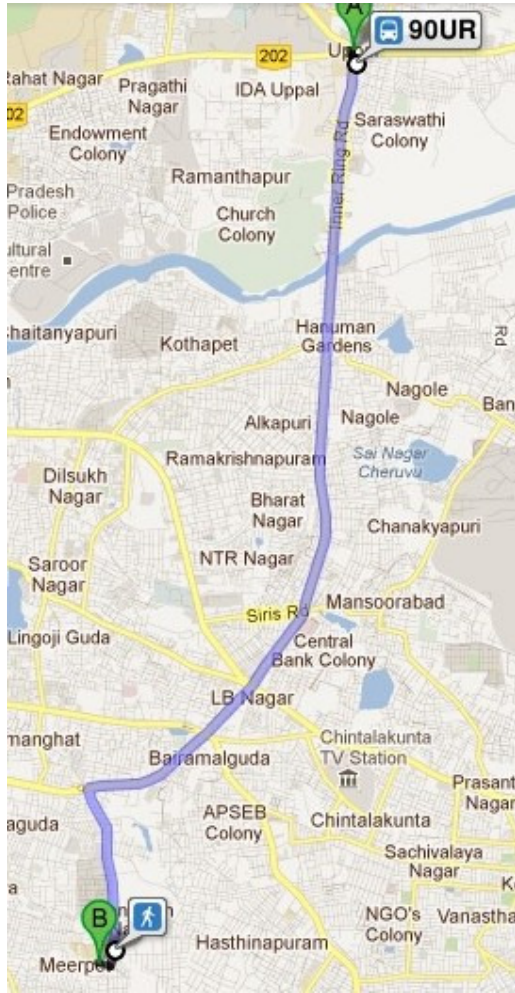

From Uppal- To TKR ENGINEERING COLLEGE

Route(Major stops): Uppal- Kamineni Hospital- L.B.Nagar- Sagar "X" Roads- TKR Kaman- TKR ENGINEERING COLLEGE.