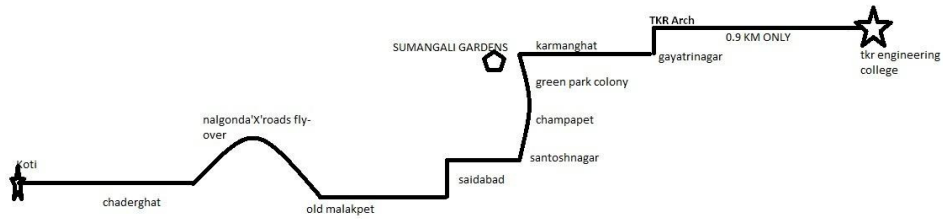

ROUTE MAP FROM KOTI:

ROUTE MAP: KOTI -> TKR ENGINEERING COLLEGE